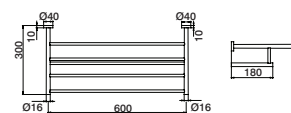

Porta piaçaba compacto MATTIS / SLIM

Brush holder MATTIS / SLIM

Escobillero MATTIS / SLIM

Porte balayette MATTIS / SLIM

ITT0310 56,80 €

Porta piaçaba compacto mural MATTIS / SLIM

Wall brush holder MATTIS / SLIM

Escobillero pared MATTIS / SLIM

Porte balayette mural MATTIS / SLIM

ITT0309 73,40 €

Prateleira porta toalhas MATTIS

Towel rack shelf MATTIS

Repisa toallero MATTIS

Porte serviette étagère MATTIS

ITT1018 60cm 148,80 €