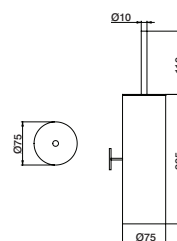

ITT0310 56,80 €

Porta piaçaba compacto mural MATTIS / SLIM

Wall brush holder MATTIS / SLIM

Escobillero pared MATTIS / SLIM

Porte balayette mural MATTIS / SLIM

ITT0309 73,40 €

Prateleira porta toalhas MATTIS