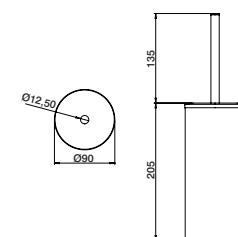

Wall brush holder GUTTA
Escobillero pared GUTTA
Porte balayette mural GUTTA

ITT0211 41,40 €

Porta piaçaba compacto GUTTA

Brush holder GUTTA
Escobillero GUTTA
Porte balayette GUTTA

ITT0210 34,70 €

Porta piaçaba compacto mural GUTTA