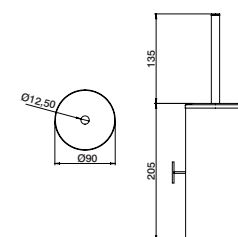

Porta piaçaba compacto mural GUTTA

Wall brush holder GUTTA
Escobillero pared GUTTA
Porte balayette mural GUTTA

ITT0209 35,80 €

Prateleira porta toalhas GUTTA

Towel rack shelf GUTTA
Repisa toallero GUTTA
Porte serviette étagère GUTTA

ITT0218 61cm 139,40 €