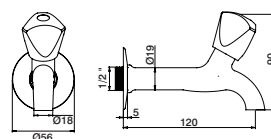

GLT0521 16,50 €

GO.T0047

Torneira serviço mural

Wall tap
Grifo mural
Robinet murale

GLT0522 1/2" 17,10 €

GO.T0047

Torneira serviço mural

Wall tap
Grifo mural
Robinet murale

GLT0525 1/2"x3/4" 14,20 €

GO.T0047

Torneira serviço mural dupla

Double Wall tap
Grifo mural doble
Robinet murale double

GLT0526 1/2"x3/4"x3/4" 23,60 €

GO.T0047

Torneira esquadria

Angle tap
Grifo escuadro
Robinet équerre