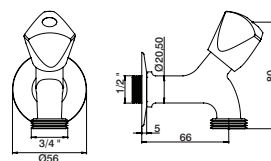

GLT0521 16,50 €

GO.T0047

Torneira serviço mural

Wall tap
Grifo mural
Robinet murale

GLT0522 1/2" 17,10 €

GO.T0047

Torneira serviço mural

Wall tap
Grifo mural
Robinet murale

GLT0525 1/2"x3/4" 14,20 €

GO.T0047

Torneira serviço mural dupla

Double Wall tap
Grifo mural doble
Robinet murale double

GLT0526 1/2"x3/4"x3/4" 23,60 €

GO.T0047

Torneira esquadria

Angle tap
Grifo escuadro
Robinet équerre